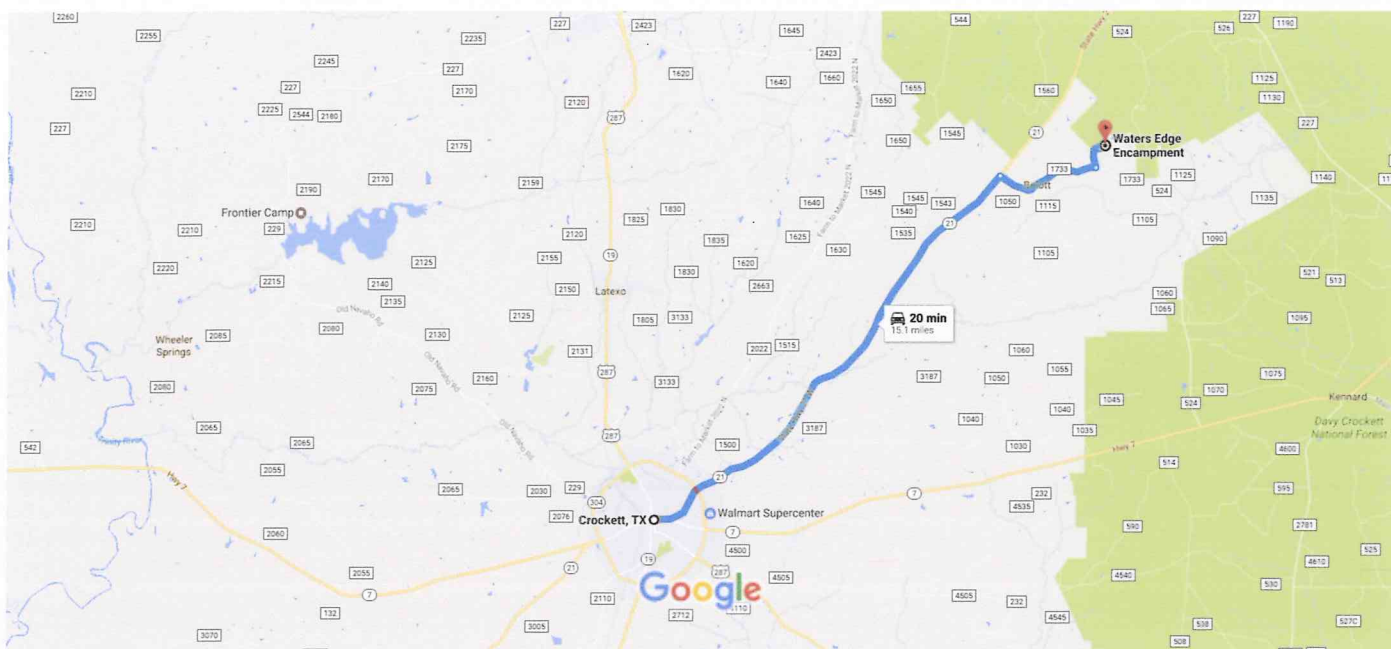

# Google Maps Crockett, Texas to Waters Edge Encampment

Drive 15.1 miles, 20 min

Map data ©2017 Google 2 mi

## Crockett

Texas

- ↑ 1. Head east on TX-21 E/E Houston Ave toward S 6th St  
ⓘ Continue to follow TX-21 E 11.8 mi

---

- ↘ 2. Turn right onto FM1733 2.5 mi

---

- ↙ 3. Turn left 0.6 mi

---

- ↙ 4. Turn left  
ⓘ Destination will be on the right 0.2 mi

# Nacogdoches, Texas to Waters Edge Encampment

Drive 51.1 miles, 54 min

Map data ©2017 Google 2 mi