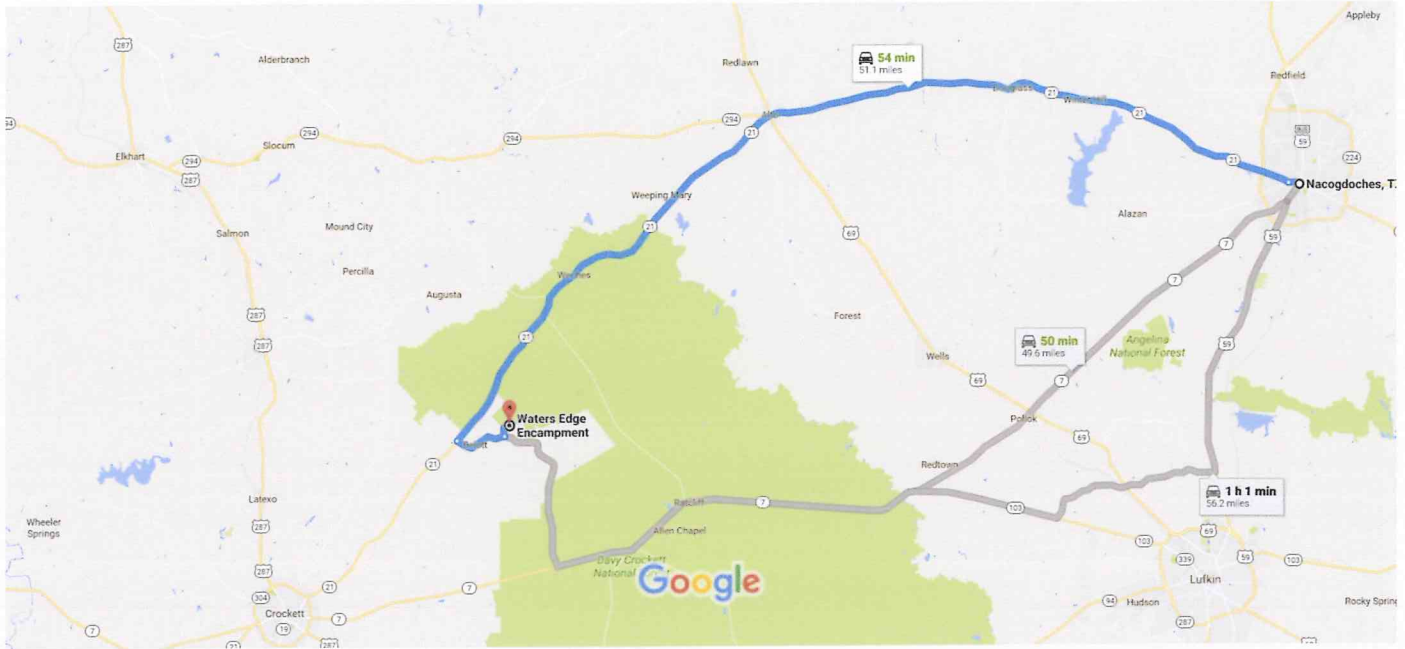

- ↙ 4. Turn left  
ⓘ Destination will be on the right 0.2 mi

# Nacogdoches, Texas to Waters Edge Encampment

Drive 51.1 miles, 54 min

Map data ©2017 Google 2 mi

## Nacogdoches

Texas

- ↑ 1. Head northwest on E Main St toward North St 0.5 mi

---

- ↑ 2. Continue onto TX-21 W/Douglass Rd/El Camino Real  
i Continue to follow TX-21 W 47.3 mi

---

- ↶ 3. Turn left onto FM1733 2.5 mi

---

- ↶ 4. Turn left 0.6 mi

---

- ↶ 5. Turn left  
i Destination will be on the right 0.2 mi